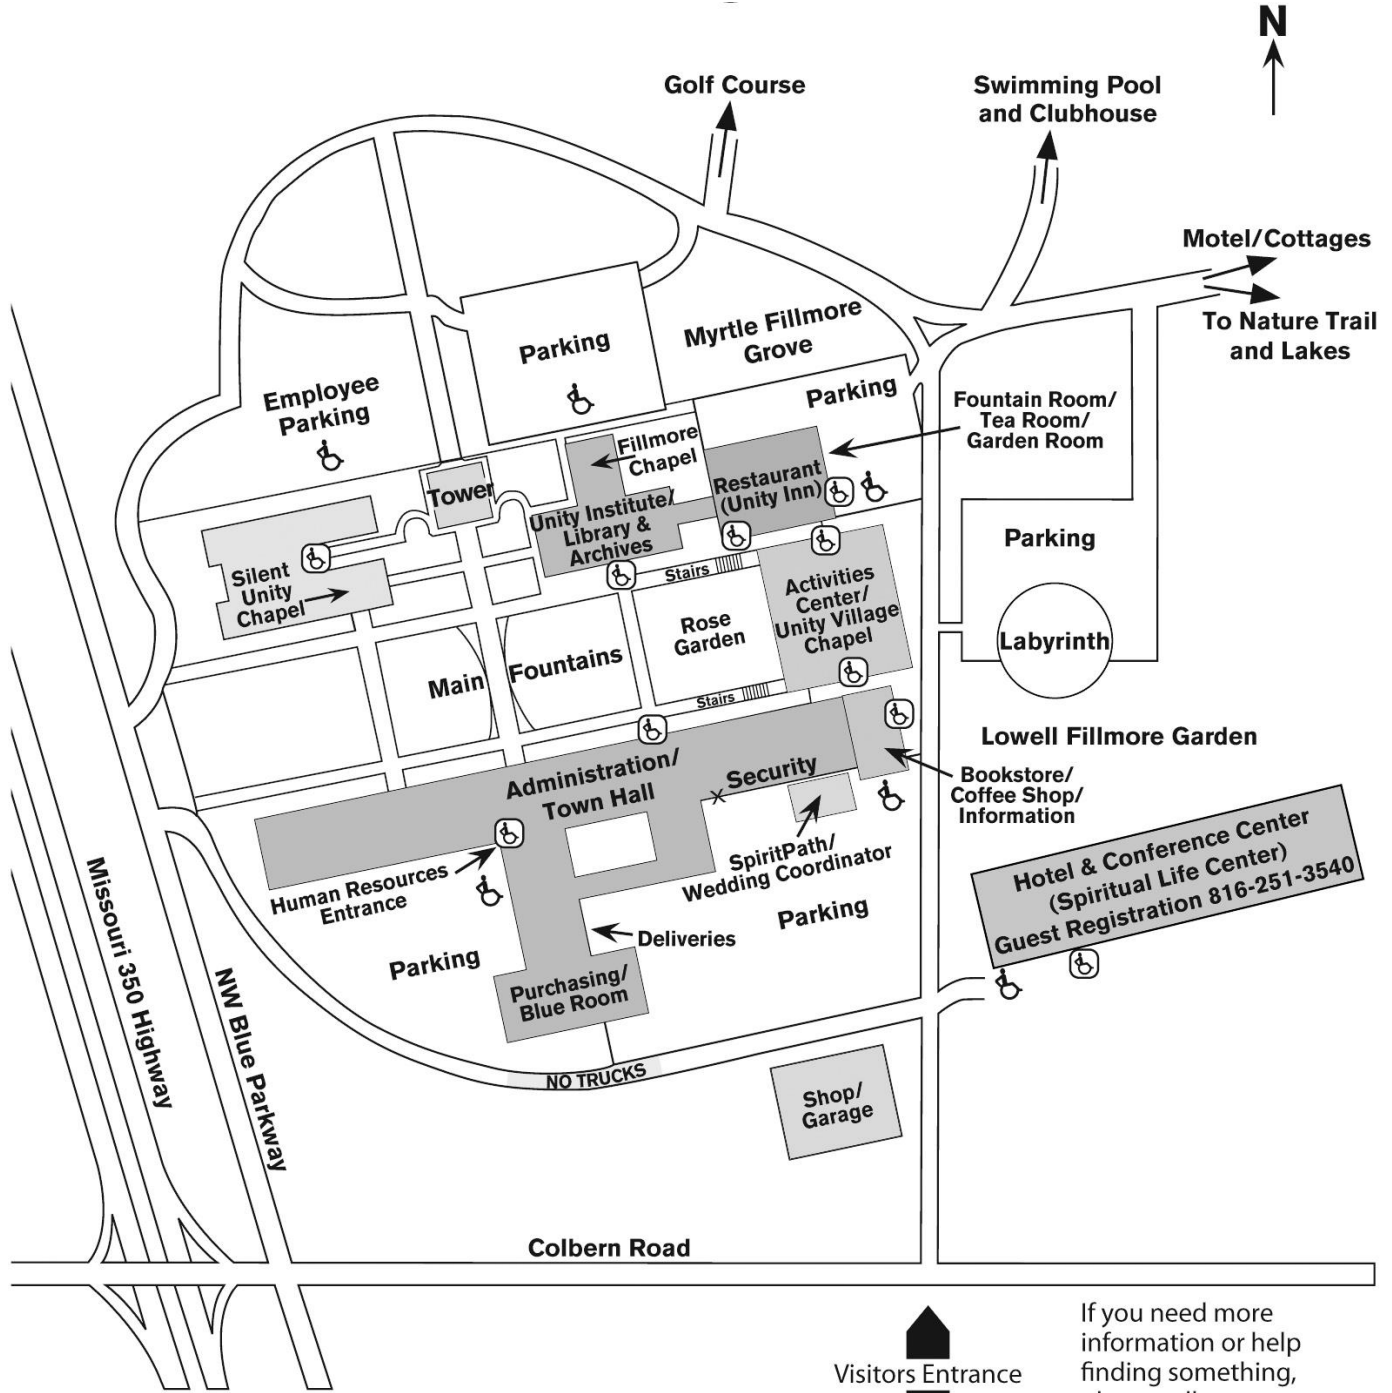

Unity Village, Missouri

N0900-14239-3-08 CC

Parking Spaces
Entrances

Visitors Entrance

If you need more information or help finding something, please call our Security Department at 816-347-5535.