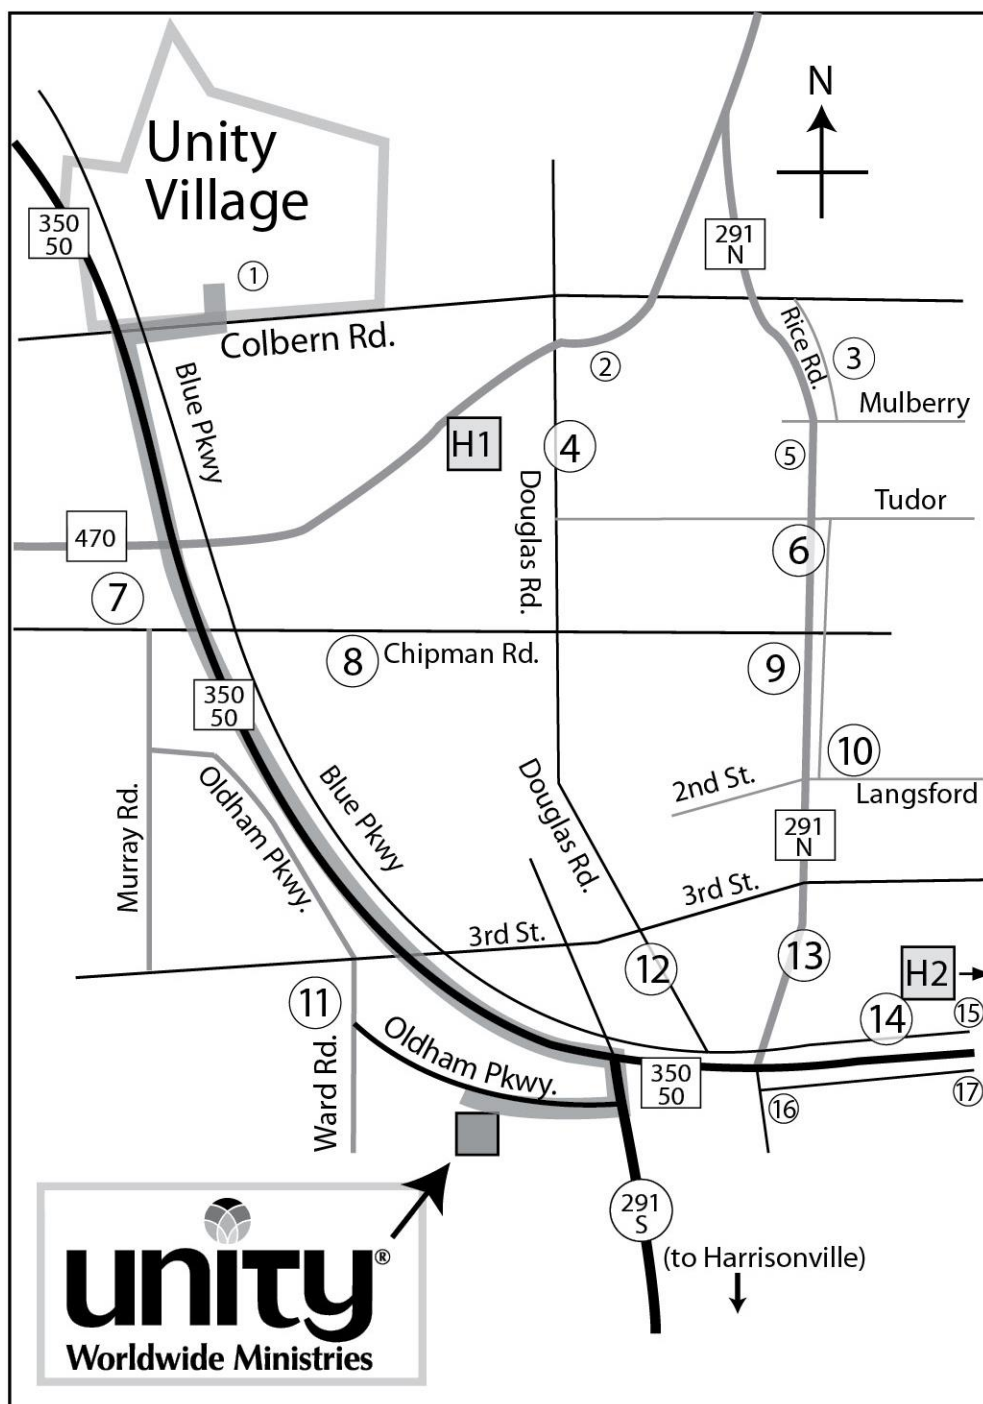

Lee's Summit, Missouri

Restaurants

Applebees	4, 13
Arby's	6
Bob Evans	7
Buffalo Wild Wings	7
Burger King	4, 9
Chili's	7
China Dragon	11
Chipotle	7, 10
Culver's (burgers & ice cream)	4
Dairy Queen	12
Filling Station (BBQ)	12
Fortuna Wok	4
Garozzo's (Italian)	3
Habanero's (Mexican)	14
Int'l House of Pancakes	9
Longhorn Steakhouse	7
McDonald's	8, 13
Minsky's Pizza	6
Mr. Good Cents (subs)	4, 13
Noodles & Company	8
Olive Garden	8
On the Border (Mexican)	7
Outback Steakhouse	4
Panera Bread Co.	4, 7
Perkins (family dining)	16
Planet Sub	7
Red Lobster	8
Starbucks coffee	1, 4, 7
Steak N Shake	13
Taco Bell	8, 9
Thai Spice	4
Unity Inn	1
Wendy's	4, 8

Hotels (contact info on reverse)

Comfort Inn	16
Fairfield Inn	5
Hampton Inn	2
Lee's Summit Inn	15
Spiritual Life Center	1
Super 8	17

Stores

HyVee (grocery)	10, 11
Target (includes grocery)	7
Walgreens (pharmacy)	11
Wal-Mart (includes grocery)	6

Hospitals

- H1 St. Luke's East Hospital
- H2 Lee's Summit Medical Center

To get to Unity Worldwide Ministries from Unity Village:

350/50 East

Right on 291 South (toward Harrisonville)

Right on Oldham Pkwy (1st right)

We are just past the large parking lot